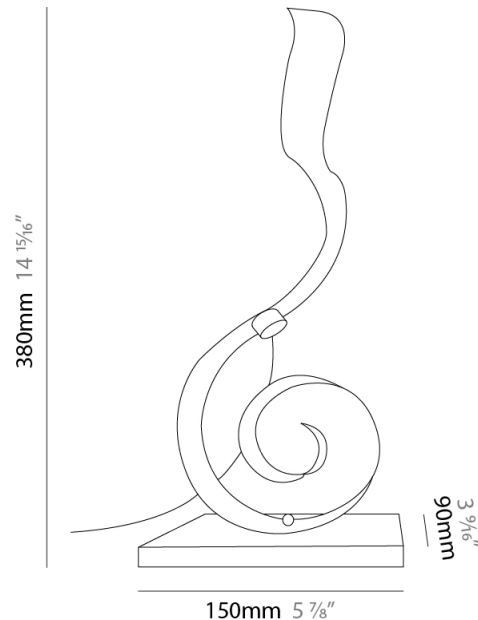

PROJECT	_____
TYPE	_____
SPECIFIER	_____
QUANTITY	_____
DATE	_____

CHIAVE DI SOL PORTABLE

D134169-

base number   Finish
Options

1. To build a product code in our configurator select the specify button on the base model # product page
2. To build a manual product code on this datasheet choose from the options listed below in blue font and add the suffix to the base model #

GENERAL

Series: Chiave Di Sol
Partner: Knikerboker
Division: Design
Installation: Portable
Product Type: Table
Mounting Location: Table
Light Distribution: Indirect

PHYSICAL

Shape: Abstract
Length (mm): 150
Length (in): 5 7/8
Width (mm): 90
Width (in): 3 9/16
Height (mm): 380
Height (in): 14 15/16
Weight (kg): 1.5
Fixture Finish: EWH / EBK / MAN / COF / PRD / SLF / GLF / CLF / BRL / GLD
Fixture Material: Metal

ELECTRICAL

Lamp Type: LED
Input Wattage (W): 2
Dimming: In-Line Dimming
Driver Included: Yes
Driver Location: Inline Transformer Plug
Input Voltage (V): 120 - 277
Constant Current (MA): 500

LED

Number of LEDs: 1
Color Temperature (°K): 3000
Max. Delivered Lumen (lm): 280
CRI: >85 CRI
Lamp Life (hrs): 50000
Upon Request: 2700K

OPTICAL

RATINGS AND CERTIFICATIONS

Certified By: Certified for North American Standards
IP rating: IP20