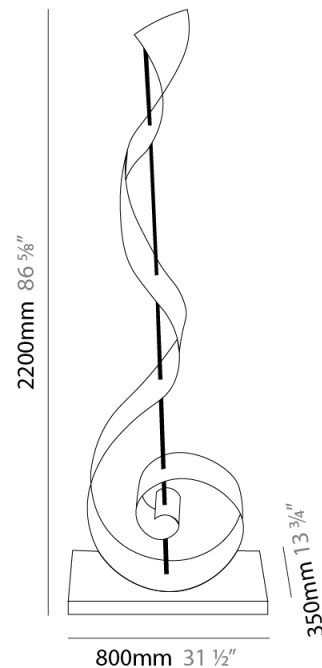

GENERAL

Series: Chiave Di Sol
 Partner: Knikerboker
 Division: Design
 Installation: Portable
 Product Type: Floor
 Mounting Location: Floor
 Light Distribution: Indirect

PHYSICAL

Shape: Abstract
 Length (mm): 350
 Length (in): 13 3/4
 Width (mm): 80
 Width (in): 3 1/8
 Height (mm): 2200
 Height (in): 86 5/8
 Fixture Finish: EWH / EBK / MAN / COF / PRD / SLF / GLF / CLF / BRL / EWS / EWG / EWC / EWR / EBS / EBG / EBC / EBC / EBB / MAS / MAD / MAC / MAB / COS / CGO / CCL / CBL / PRS / PRG / PRC / PRB
 Fixture Material: Metal
 Upon Request: Bolt Down

LED

Color Temperature (°K): 3000
 Max. Delivered Lumen (lm): 2000
 CRI: >85 CRI
 Lamp Life (hrs): 50000

OPTICAL

RATINGS AND CERTIFICATIONS

Certified By: Certified for North American Standards
 IP rating: IP20

GENERAL

Series: Chiave Di Sol
 Partner: Knikerboker
 Division: Design
 Installation: Portable
 Product Type: Table
 Mounting Location: Table
 Light Distribution: Indirect

PHYSICAL

Shape: Abstract
 Length (mm): 150
 Length (in): 5 7/8
 Width (mm): 90
 Width (in): 3 9/16
 Height (mm): 380
 Height (in): 14 15/16
 Weight (kg): 1.5
 Fixture Finish: EWH / EBK / MAN / COF / PRD / SLF / GLF / CLF / BRL / GLD
 Fixture Material: Metal