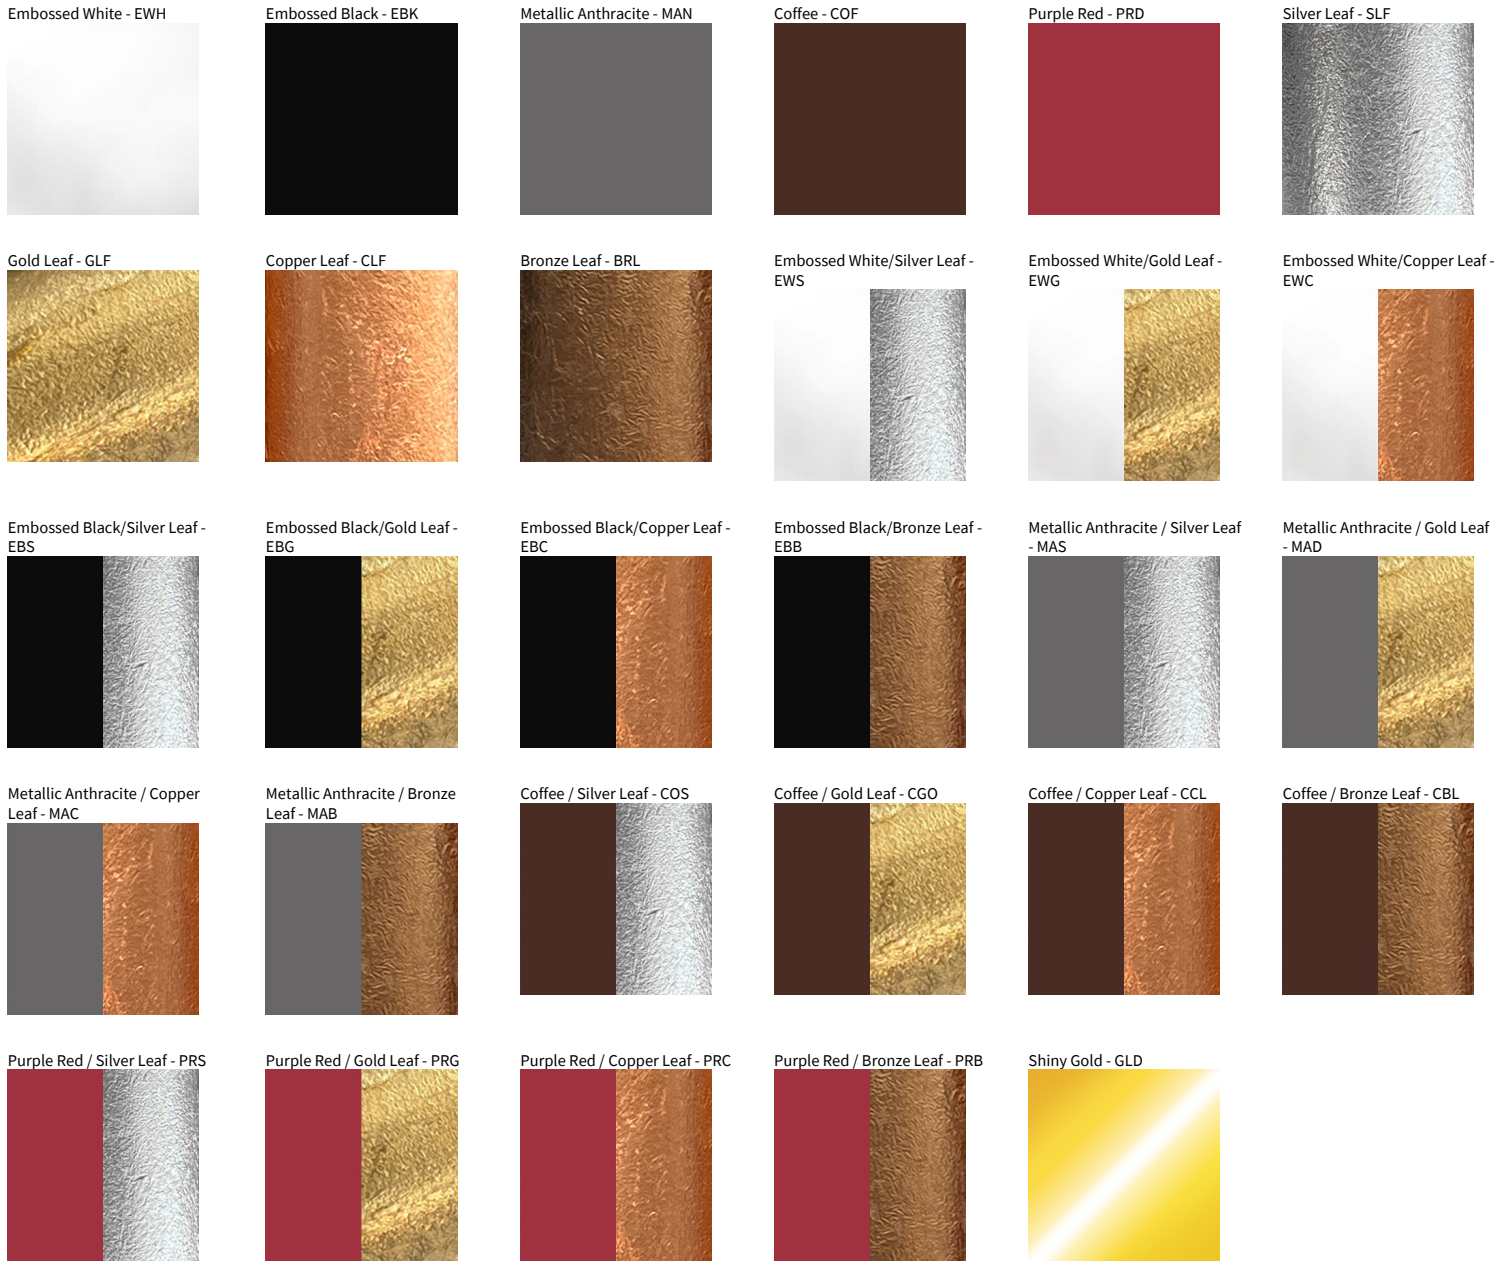

QUANTITY

DATE

D

CHIAVE DI SOL COLOR FINISH CHART

PROJECT
TYPE
SPECIFIER
QUANTITY
DATE

Fixture Finish

Digital: Not all screens are calibrated the same, and therefore, colors will appear differently between screens.
Physical: When texture is involved, there will be variations in color, character and tone within a product series and between product families.